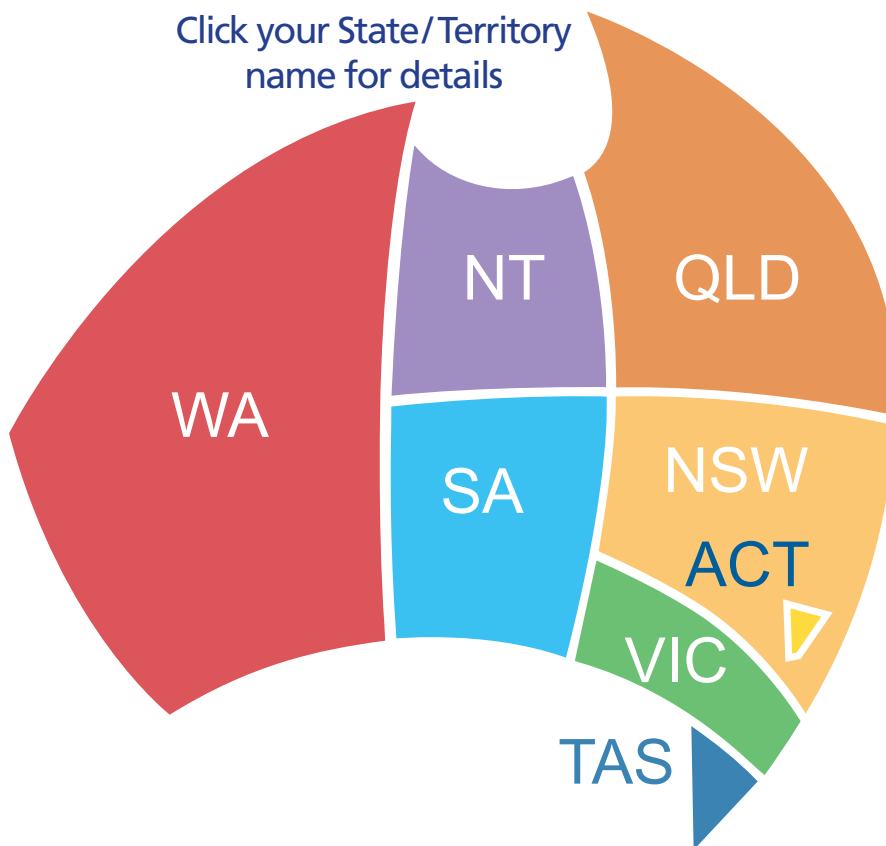

What can you expect when you visit one of these congregations? To the best of our knowledge, the churches included in the directory share some common practices and convictions. In their Sunday gatherings, they pray, partake of the Lord's Supper, sing a cappella, take up a freewill money offering, and study the Scriptures. They eschew denominationalism.

They uphold the biblical view of marriage between male and female as honourable and life-giving. They support a complementarian view of gender roles with males leading in public worship. They seek to live ethically and be faithful stewards of creation. And, like all God's people through millennia, they encourage each other to do what is right, love mercy, and walk humbly with the Creator.